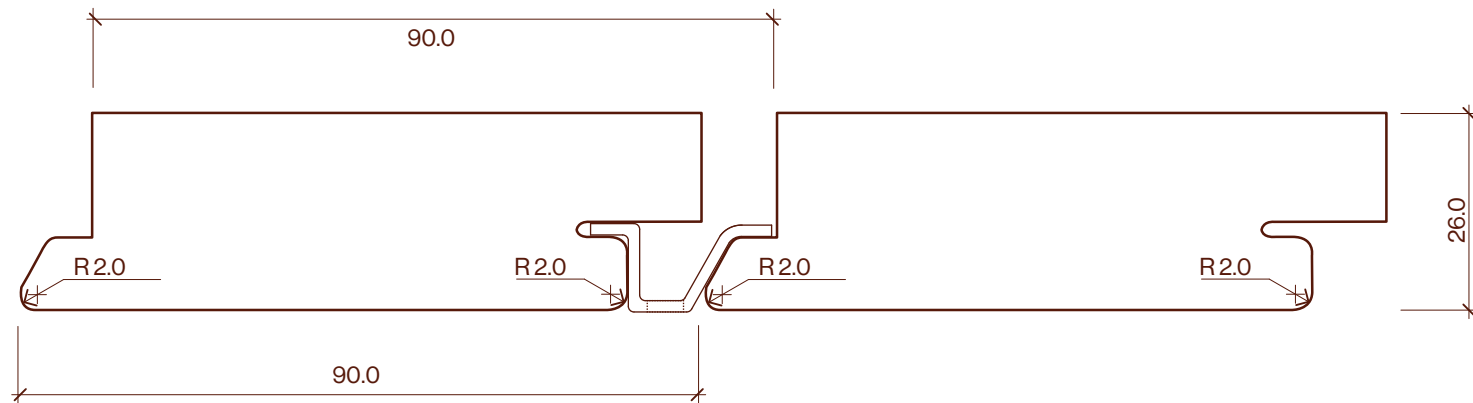

Batten Clip 90x26mm

Profile Drawing

Category	Profile name	Size	Scale
Screening	Batten Clip	90x26mm	1:1

P +64 9 249 0100
E info@abodo.co.nz
W abodo.co.nz