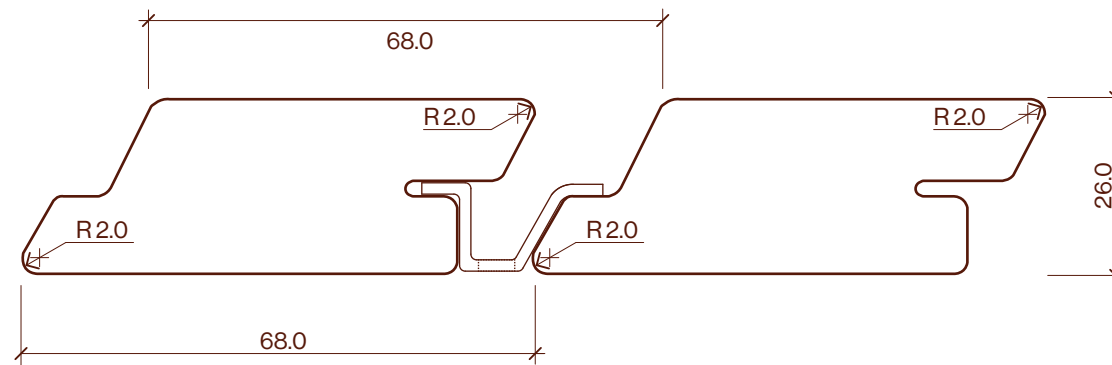

# Rhombus Clip 68x26mm

## Profile Drawing

Category	Profile name	Size	Scale
Screening	Rhombus Clip	68x26mm	1:1

**P** +64 9 249 0100  
**E** info@abodo.co.nz  
**W** abodo.co.nz