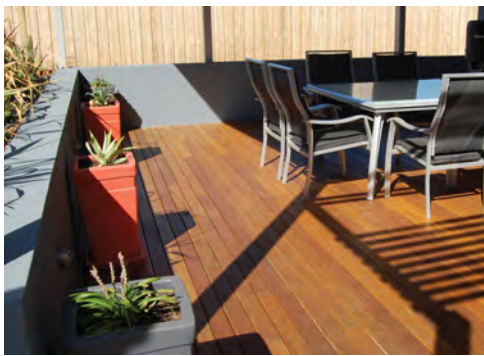

SILVERTOP ASH

Eucalyptus Sieberi

www.brittontimbers.com.au

Description

Straight-grained timber that often features gum veins, ambrosia, growth rings and pencil steaks which add individuality to any project.

The colour palette ranges from pale to medium browns with a hint of pink. Provides good fire resistance.

Also known as Coast Ash, Ironbark, Black Ash.

Suitability

- ✗ Boating
- ✗ Cabinet Door
- ✓ Decking & Cladding
- ✓ Flooring & Staircase
- ✓ Furniture
- ✓ Joinery

TECHNICAL INFORMATION

Density (kg/m³ dry)	850	Hardness (Janka) (kN)	9.5	Resistance to Split in Nailing	Fair
Specific Gravity	0.68	Finish	Good	Resistance to Split in Screwing	Fair
Modulus of Rupture (MPa dry)	136	Stability	Good	Gluing	Good
Modulus of Elasticity (GPa dry)	17	Durable	Yes	Growing Region	VIC & NSW
Radial Shrinkage %	5	Sapwood Lyctid Susceptible	No	Availability	Available
Tangential Shrinkage %	10.6	Machining	Good		

New South Wales

116-118 Jemma Rd
Prestons NSW 2170

☎ 02 8783 9900

Victoria

25 Gaine Rd
Dandenong VIC 3175

☎ 03 8769 7111

Queensland

29 Sodium St
Narangba QLD 4504

☎ 07 3888 3351

Tasmania

3 Brittons Rd
Smithton TAS 7330

☎ 03 6452 2522

PEFC
PEFC/21-31-233

Australian Forestry Standard
AFS/01-31-233