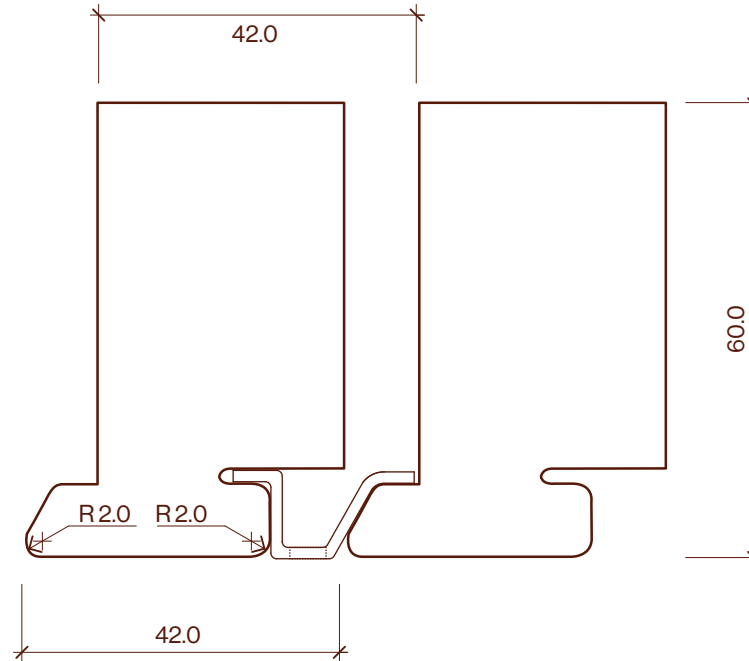

Batten Clip 42x60mm Profile Drawing

Category	Profile name	Size	Scale
Screening	Batten Clip	42x60mm	1:1

P +64 9 249 0100
E info@abodo.co.nz
W abodo.co.nz